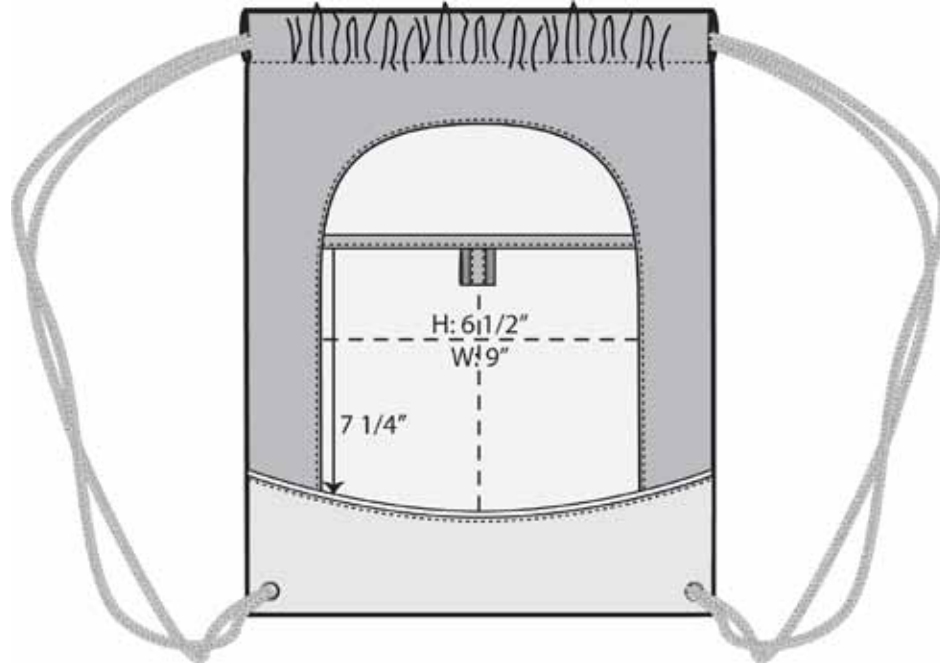

Front View

Note: Best graphic placement should be per the embellisher/screen printer recommendations.